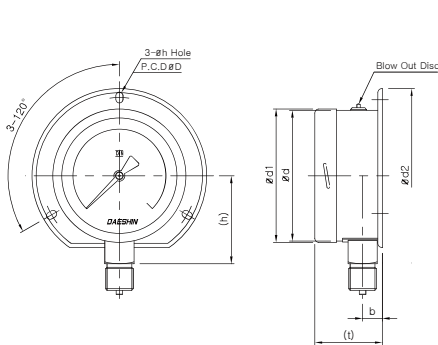

63mm : UNF 7/16, 1/8", 1/4" PT & NPT, PF
80mm : UNF 7/16, 1/4", 3/8" PT & NPT, PF
100mm : UNF 7/16, 1/4", 3/8", 1/2" PT & NPT, PF
160mm : UNF 7/16, 1/4", 3/8", 1/2" PT & NPT, PF

Option

Blow out protection on the Top Rubber Disc
Bracket
Throttles
Accessories

Pressure Gauge

Accessories

Thermometer

Thermocouple
& R.T.D

Thermowell

Euro Pressure Gauge (DIN)

Model. DS-1020D Series

DAESHIN

외형도

Model. DS-1021D

Model. DS-1022D

Model. DS-1023D

Model. DS-1024

Model. DS-1023DC

Model. DS-1024DC

표준사양

Dimensions (mm)

Dial	Model No.	Ød	Ød1	Ød2	b	n	t	L1	h	Øh(OB)	ØD
63	DS-1021D/1022D	61.5	63.6	85	9	-	(33)	14	(40.5)	4.5x6.5	75
	92			-	-	(12.5)			78		
80	DS-1021D/1022D	77.5	79.5	112	13	-	(40)	17	(53)	4.5x6.5	95
	-			22	-	(16)					
100	DS-1021D/1022D	98.7	100.5	132	15	-	(48.5)	22	(66.5)	5.5x8	118
	-			32	-	(20.5)					
160	DS-1021D/1022D	157.5	160	192	17	-	(51)	22	(102)	5.5x8	178
	-			48	-	(20)					