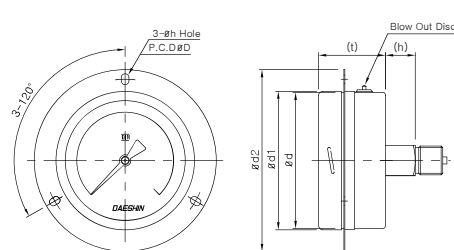

Pressure Gauge

Accessories

Thermometer

Thermocouple
& R.T.D

Thermowell

Euro Pressure Gauge (DIN)

Model. DS-1020D Series

DAESHIN

외형도

Model. DS-1021D

Model. DS-1022D

Model. DS-1023D

Model. DS-1024

Model. DS-1023DC

Model. DS-1024DC

표준사양

Dimensions (mm)

Dial	Model No.	Ød	Ød1	Ød2	b	n	t	L1	h	Øh(OB)	ØD
63	DS-1021D/1022D	61.5	63.6	85	9	-	(33)	14	(40.5)	4.5x6.5	75
	92			-	-	(12.5)			78		
80	DS-1021D/1022D	77.5	79.5	112	13	-	(40)	17	(53)	4.5x6.5	95
	-			22	-	(16)					
100	DS-1021D/1022D	98.7	100.5	132	15	-	(48.5)	22	(66.5)	5.5x8	118
	-			32	-	(20.5)					
160	DS-1021D/1022D	157.5	160	192	17	-	(51)	22	(102)	5.5x8	178
	-			48	-	(20)					