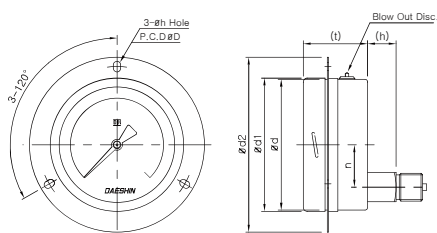

Pressure Gauge

Accessories

Thermometer

Thermocouple
& R.T.D

Thermowell

Euro Pressure Gauge (DIN)

Model. DS-1020D Series

DAESHIN

외형도

Model. DS-1021D

Model. DS-1022D

Model. DS-1023D

Model. DS-1024

Model. DS-1023DC

Model. DS-1024DC

표준사양

Dimensions (mm)

Dial	Model No.	Ød	Ød1	Ød2	b	n	t	L1	h	Øh(OB)	ØD
63	DS-1021D/1022D	61.5	63.6	85	9	-	(33)	14	(40.5)	4.5x6.5	75
	92			-	-	(12.5)			78		
80	DS-1021D/1022D	77.5	79.5	112	13	-	(40)	17	(53)	4.5x6.5	95
	-			22	-	(16)					
100	DS-1021D/1022D	98.7	100.5	132	15	-	(48.5)	22	(66.5)	5.5x8	118
	-			32	-	(20.5)					
160	DS-1021D/1022D	157.5	160	192	17	-	(51)	22	(102)	5.5x8	178
	-			48	-	(20)					