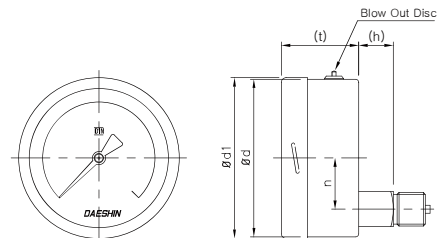

Model. DS-1023D