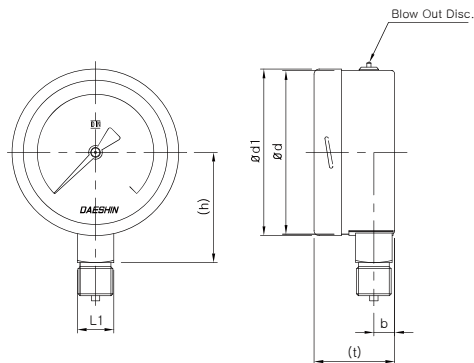

63mm : UNF 7/16, 1/8", 1/4" PT & NPT, PF
80mm : UNF 7/16, 1/4", 3/8" PT & NPT, PF
100mm : UNF 7/16, 1/4", 3/8", 1/2" PT & NPT, PF
160mm : UNF 7/16, 1/4", 3/8", 1/2" PT & NPT, PF

Option

Blow out protection on the Top Rubber Disc
Bracket
Throttles
Accessories

Pressure Gauge

Accessories

Thermometer

Thermocouple
& R.T.D

Thermowell

Euro Pressure Gauge (DIN)

Model. DS-1020D Series

DAESHIN

외형도

Model. DS-1021D

Model. DS-1022D

Model. DS-1023D

Model. DS-1024

Model. DS-1023DC

Model. DS-1024DC

표준사양

Dimensions (mm)

Dial	Model No.	Ød	Ød1	Ød2	b	n	t	L1	h	Øh(OB)	ØD
63	DS-1021D/1022D	61.5	63.6	85	9	-	(33)	14	(40.5)	4.5x6.5	75
	92			-	-	(12.5)			78		
80	DS-1021D/1022D	77.5	79.5	112	13	-	(40)	17	(53)	4.5x6.5	95
	-			22	-	(16)					
100	DS-1021D/1022D	98.7	100.5	132	15	-	(48.5)	22	(66.5)	5.5x8	118
	-			32	-	(20.5)					
160	DS-1021D/1022D	157.5	160	192	17	-	(51)	22	(102)	5.5x8	178
	-			48	-	(20)					